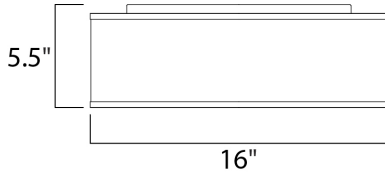

**MEASUREMENTS**

DIMENSION : 16" W x 5.5" H  
 CANOPY : 13.75" W x 1.35" H x 13.75" L  
 HANGING WEIGHT : 5.07 lb

**LAMPING**

INPUT VOLTAGE : 120V  
 LUMENS : 1,365 Rated  
 BULB : 3 x 6.5W LED PCB Integrated , 20W Total  
 BULB INCLUDED : (Integrated)  
 DIMMABLE : Electronic Low Voltage (ELV)  
 CRI : 90+ CRI  
 COLOR\_TEMP : 3000K