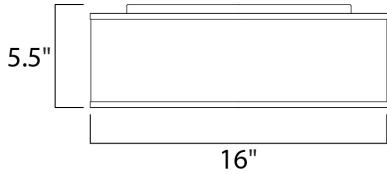

MEASUREMENTS

DIMENSION : 16" W x 5.5" H
 CANOPY : 13.75" W x 1.35" H x 13.75" L
 HANGING WEIGHT : 5.07 lb

LAMPING

INPUT VOLTAGE : 120V
 LUMENS : 1,365 Rated
 BULB : 3 x 6.5W LED PCB Integrated , 20W Total
 BULB INCLUDED : (Integrated)
 DIMMABLE : Electronic Low Voltage (ELV)
 CRI : 90+ CRI
 COLOR_TEMP : 3000K