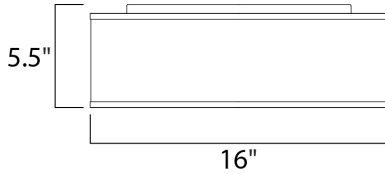

MEASUREMENTS

DIMENSION : 16" W x 5.5" H
 CANOPY : 13.75" W x 1.35" H x 13.75" L
 HANGING WEIGHT : 5.07 lb

LAMPING

INPUT VOLTAGE : 120V
 LUMENS : 1,365 Rated
 BULB : 3 x 6.5W LED PCB Integrated , 20W Total
 BULB INCLUDED : (Integrated)
 DIMMABLE : Electronic Low Voltage (ELV)
 CRI : 90+ CRI
 COLOR_TEMP : 3000K