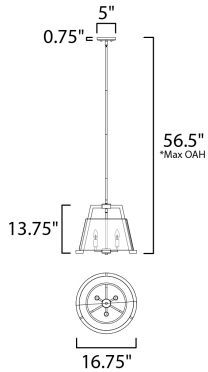

PRODUCT DESCRIPTION

This unique pendant features a concrete shade finished which is supported on a metal frame finished in a faux-painted Driftwood. Hanging in the interior of the shade is a 3 light cluster to add a refined element to this rustic contemporary design.

*max overall height

MEASUREMENTS

- DIMENSION : 16.75" L x 16.75" W x 13.75" H
- MAX OAH : 56.5" OAH
- CANOPY : 5" W x 0.75" H x 5" L
- HANGING WEIGHT : 16.5 lb

LAMPING

- INPUT VOLTAGE : 120V
- BULB : 3 x 60W Incandescent E12 Candelabra , 180W Total
- BULB INCLUDED : (Not Included)