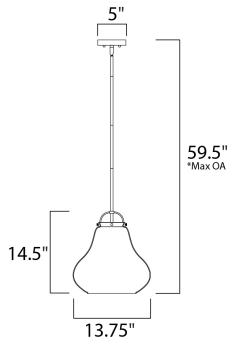

PRODUCT DESCRIPTION

*max overall height

MEASUREMENTS

DIMENSION : 13.75" L x 13.75" W x 14.5" H
 MAX OAH : 131" OAH
 CANOPY : 5" W x 1" H x 5" L
 HANGING WEIGHT : 7.13 lb

LAMPING

INPUT VOLTAGE : 120V
 LUMENS : 0 Rated
 BULB : 1 x 60W Incandescent E26 Medium , 60W Total
 BULB INCLUDED : (Not Included)
 DIMMABLE : Yes

FINISHES OPTION

-  Oil Rubbed Bronze
-  Satin Nickel

GLASS

Clear CL

MATERIAL

Steel, Glass

RATINGS

cULus
 Dry Location