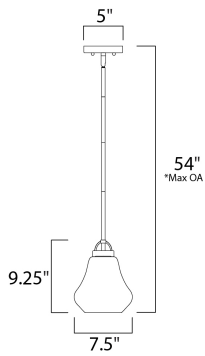

**PRODUCT DESCRIPTION**

\*max overall height

**MEASUREMENTS**

DIMENSION : 7.5" L x 7.5" W x 9.25" H  
 MAX OAH : 54" OAH  
 CANOPY : 5" W x 1" H x 5" L  
 HANGING WEIGHT : 3.19 lb

**LAMPING**

INPUT VOLTAGE : 120V  
 LUMENS : 0 Rated  
 BULB : 1 x 60W Incandescent E26 Medium , 60W Total  
 BULB INCLUDED : (Not Included)  
 DIMMABLE : Yes