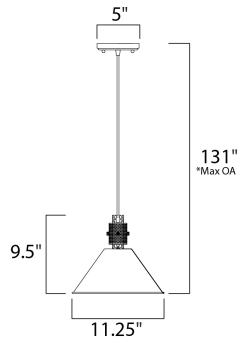

PRODUCT DESCRIPTION

*max overall height

MEASUREMENTS

- DIMENSION : 11.25" L x 11.25" W x 9.5" H
- MAX OAH : 131" OAH
- CANOPY : 5" W x 0.75" H x 5" L
- HANGING WEIGHT : 2.42 lb

LAMPING

- INPUT VOLTAGE : 120V
- LUMENS : 0 Rated
- BULB : 1 x 60W Incandescent E26 Medium , 60W Total
- BULB INCLUDED : (Not Included)
- DIMMABLE : Yes

FINISHES OPTION

- Oil Rubbed Bronze / Weathered Wood

MATERIAL

Steel, Wood

RATINGS

cULus
Dry Location

ADDITIONAL

ADJUSTABLE
SLOPE: 120
OPERATING TEMPERATURE:
-20°C (-4°F), 40°C (104°F)