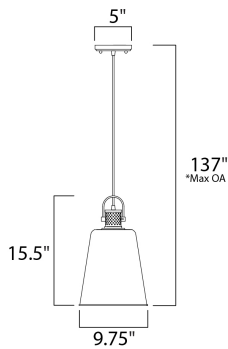

PRODUCT DESCRIPTION

*max overall height

MEASUREMENTS

- DIMENSION : 9.75" L x 9.75" W x 15.5" H
- MAX OAH : 137" OAH
- CANOPY : 5" W x 0.75" H x 5" L
- HANGING WEIGHT : 3.74 lb

LAMPING

- INPUT VOLTAGE : 120V
- LUMENS : 0 Rated
- BULB : 1 x 60W Incandescent E26 Medium , 60W Total
- BULB INCLUDED : (Not Included)
- DIMMABLE : Yes

FINISHES OPTION

 Oil Rubbed Bronze / Antique Brass

MATERIAL

Steel

RATINGS

cULus
Dry Location

ADDITIONAL

ADJUSTABLE
SLOPE: 120
OPERATING TEMPERATURE:
-20°C (-4°F), 40°C (104°F)