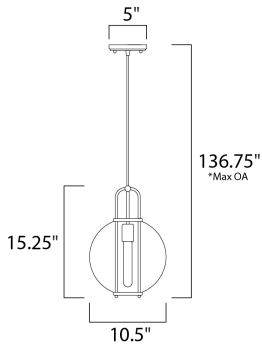

PRODUCT DESCRIPTION

*max overall height

MEASUREMENTS

DIMENSION : 10.5" L x 10.5" W x 15.25" H
 MAX OAH : 136.75" OAH
 CANOPY : 5" W x 0.75" H x 5" L
 HANGING WEIGHT : 4.18 lb

LAMPING

INPUT VOLTAGE : 120V
 LUMENS : 0 Rated
 BULB : 1 x 60W Incandescent E26 Medium , 60W Total
 BULB INCLUDED : (Not Included)
 DIMMABLE : Yes

FINISHES OPTION

 Polished Nickel

GLASS

Mirror Smoke MSK

MATERIAL

Steel, Glass

RATINGS

cULus
 Dry Location