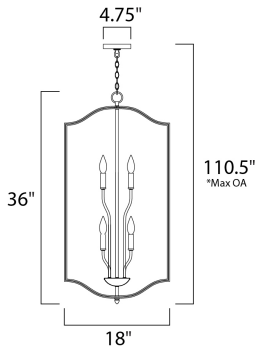

*max overall height

MEASUREMENTS

- DIMENSION : 18" L x 18" W x 36" H
- MAX OAH : 110.5" OAH
- CANOPY : 4.75" W x 0.75" H x 4.75" L
- HANGING WEIGHT : 12.25 lb

LAMPING

- LUMENS : 0 Rated
- BULB : 6 x 60W Incandescent E12 Candelabra , 360W Total
- BULB INCLUDED : (Not Included)
- DIMMABLE : Yes