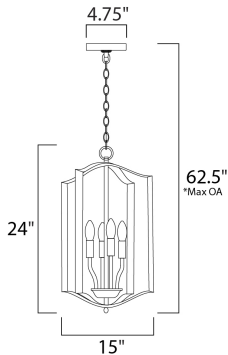

\*max overall height

**MEASUREMENTS**

- DIMENSION : 15" L x 15" W x 24" H
- MAX OAH : 62.5" OAH
- CANOPY : 4.75" W x 0.75" H x 4.75" L
- HANGING WEIGHT : 6.5 lb

**LAMPING**

- LUMENS : 0 Rated
- BULB : 4 x 60W Incandescent E12 Candelabra , 240W Total
- BULB INCLUDED : (Not Included)
- DIMMABLE : Yes