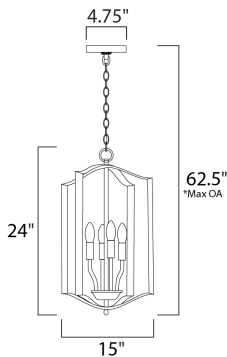

**FINISHES OPTION**

-  Oil Rubbed Bronze
-  Satin Nickel

**MATERIAL**

Steel

**RATINGS**

cETLus  
Dry Location

**ADDITIONAL**

ADJUSTABLE  
OPERATING TEMPERATURE:  
-20°C (-4°F), 40°C (104°F)

\*max overall height

**MEASUREMENTS**

- DIMENSION : 15" L x 15" W x 24" H
- MAX OAH : 62.5" OAH
- CANOPY : 4.75" W x 0.75" H x 4.75" L
- HANGING WEIGHT : 6.5 lb

**LAMPING**

- LUMENS : 0 Rated
- BULB : 4 x 60W Incandescent E12 Candelabra , 240W Total
- BULB INCLUDED : (Not Included)
- DIMMABLE : Yes