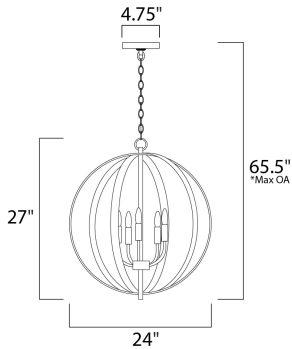

*max overall height

MEASUREMENTS

- DIMENSION : 24" L x 24" W x 27" H
- MAX OAH : 65.5" OAH
- CANOPY : 4.75" W x 0.75" H x 4.75" L
- HANGING WEIGHT : 10.75 lb

LAMPING

- LUMENS : 0 Rated
- BULB : 5 x 60W Incandescent E12 Candelabra , 300W Total
- BULB INCLUDED : (Not Included)
- DIMMABLE : Yes