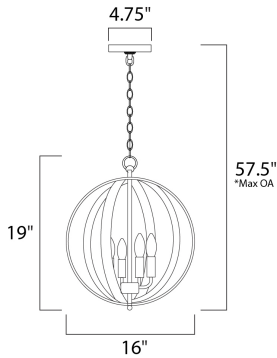

PRODUCT DESCRIPTION

Offered in a variety of shapes and sizes, the Provident collection offers a trending style at value engineered pricing. The pivoting metal bands in your choice of Oiled Rubbed Bronze or Satin Nickel are available in sizes that fit many coordinating locations.

*max overall height

MEASUREMENTS

- DIMENSION : 16" L x 16" W x 19" H
- MAX OAH : 57.5" OAH
- CANOPY : 4.75" W x 0.75" H x 4.75" L
- HANGING WEIGHT : 7.25 lb

LAMPING

- LUMENS : 0 Rated
- BULB : 4 x 60W Incandescent E12 Candelabra , 240W Total
- BULB INCLUDED : (Not Included)
- DIMMABLE : Yes

FINISHES OPTION

- Oil Rubbed Bronze
- Satin Nickel

MATERIAL

Steel

RATINGS

cETLus
Dry Location

ADDITIONAL

ADJUSTABLE
OPERATING TEMPERATURE:
-20°C (-4°F), 40°C (104°F)