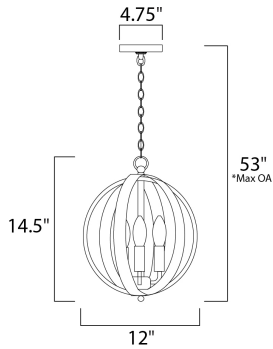

**PRODUCT DESCRIPTION**

Offered in a variety of shapes and sizes, the Provident collection offers a trending style at value engineered pricing. The pivoting metal bands in your choice of Oiled Rubbed Bronze or Satin Nickel are available in sizes that fit many coordinating locations.

\*max overall height

**MEASUREMENTS**

- DIMENSION : 12" L x 12" W x 14.5" H
- MAX OAH : 53" OAH
- CANOPY : 4.75" W x 0.75" H x 4.75" L
- HANGING WEIGHT : 4.75 lb

**LAMPING**

- LUMENS : 0 Rated
- BULB : 3 x 60W Incandescent E12 Candelabra , 180W Total
- BULB INCLUDED : (Not Included)
- DIMMABLE : Yes