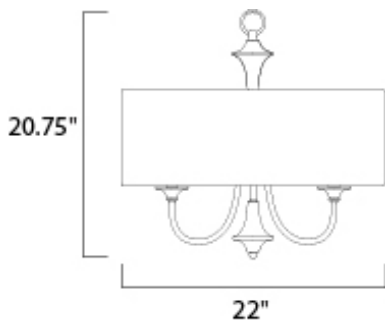

MEASUREMENTS

DIMENSION : 22" L x 22" W x 20.75" H
 MAX OAH : 56.75" OAH
 HANGING WEIGHT : 7.23 lb

LAMPING

INPUT VOLTAGE : 120V
 LUMENS : 0 Rated
 BULB : 5 x 60W Incandescent E12 Candelabra , 300W Total
 BULB INCLUDED : (Not Included)
 DIMMABLE : Yes