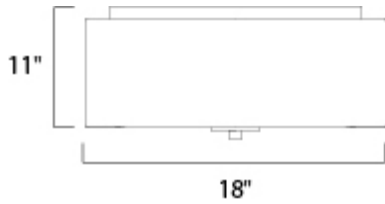

MEASUREMENTS

DIMENSION : 18" L x 18" W x 11" H
 MAX OAH : 53.25" OAH
 HANGING WEIGHT : 5.2 lb

LAMPING

INPUT VOLTAGE : 120V
 LUMENS : 0 Rated
 BULB : 3 x 60W Incandescent E26 Medium , 180W Total
 BULB INCLUDED : (Not Included)
 DIMMABLE : Yes