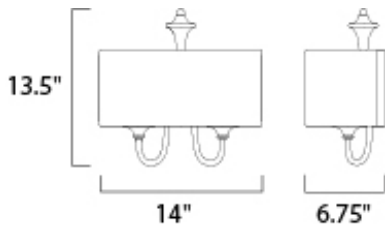

MEASUREMENTS

DIMENSION : 14" W x 13.5" H x 6.75" Ext
 HANGING WEIGHT : 3.17 lb

LAMPING

INPUT VOLTAGE : 120V
 LUMENS : 0 Rated
 BULB : 1 x 60W Incandescent E26 Medium , 60W Total
 BULB INCLUDED : (Not Included)
 DIMMABLE : Yes