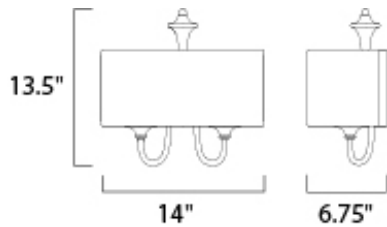

MEASUREMENTS

DIMENSION : 14" W x 13.5" H x 6.75" Ext
 MAX OAH : 11.81" W x 6.18" H
 HANGING WEIGHT : 3.17 lb

LAMPING

INPUT VOLTAGE : 120V
 LUMENS : 0 Rated
 BULB : 1 x 60W Incandescent E26 Medium , 60W Total
 BULB INCLUDED : (Not Included)
 DIMMABLE : Yes