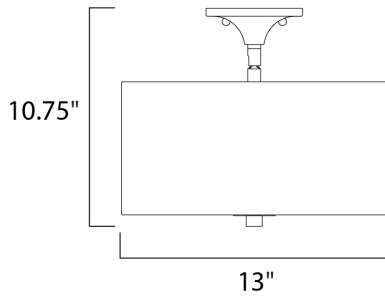

**MEASUREMENTS**

DIMENSION : 13" L x 13" W x 10.75" H  
 CANOPY : 0.75" W x 2" H x 0.75" L  
 HANGING WEIGHT : 6.69 lb

**LAMPING**

LUMENS : 0 Rated  
 BULB : 2 x 60W Incandescent E26 Medium , 120W Total  
 BULB INCLUDED : (Not Included)  
 DIMMABLE : Yes