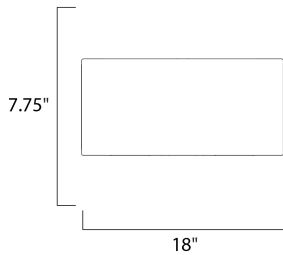

MEASUREMENTS

DIMENSION : 18" L x 18" W x 7.75" H
 HANGING WEIGHT : 5.21 lb

LAMPING

INPUT VOLTAGE : 120V
 LUMENS : 0 Rated
 BULB : 3 x 60W Incandescent E26 Medium , 180W Total
 BULB INCLUDED : (Not Included)
 DIMMABLE : Yes