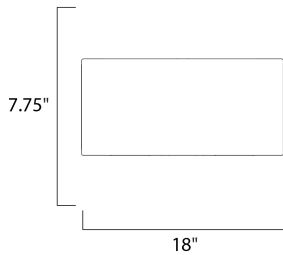

**MEASUREMENTS**

DIMENSION : 18" L x 18" W x 7.75" H  
 HANGING WEIGHT : 5.21 lb

**LAMPING**

INPUT VOLTAGE : 120V  
 LUMENS : 0 Rated  
 BULB : 3 x 60W Incandescent E26 Medium , 180W Total  
 BULB INCLUDED : (Not Included)  
 DIMMABLE : Yes