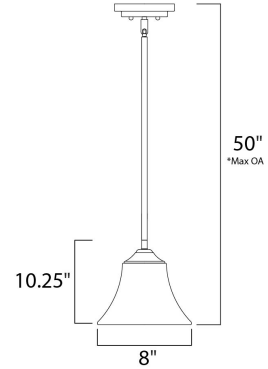

Lighting Your Life Since 1970

Product Specifications - 92090FTOI

Job Name:	Job Type:
Quantity:	Comments:

92090FTOI
Aurora 1-Light Mini Pendant

Finish

Oil Rubbed Bronze

Glass/Shade

Frosted

Product Category

Mini Pendant

Lamping

Number of Bulbs	1
Light Type	Incandescent
Bulb Type	MB
Max Bulb Wattage	100
Max Fixture Wattage	100
Rated Life	±2,500 Hours
Rated Lumens	±1,150
Color Temp	±2,700 K
Bulb(s)	Not Included
Light Up/Down	N/A
Beam Spread	N/A
CRI	N/A
Photo Cell Included	N/A
Ballast/Driver/Transformer	No
Dimmable	Standard

Measurements

Width	8.00"
Height	10.25"
Length	N/A
Extension	N/A
Back Plate Width	N/A
Back Plate Height	N/A
HCO	N/A
Min Overall Height	0.00"
Max Overall Height	N/A
Hanging Weight	4.30 lbs
Height Adjustable	N/A
Slope	120°
Chain Length	N/A
Wire Length	72"
Canopy Width	N/A
Canopy Height	N/A
Canopy Length	N/A