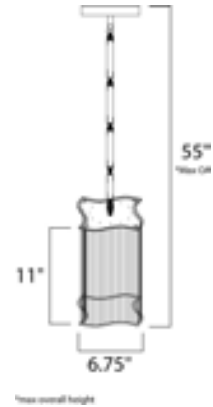

Lighting Your Life Since 1970

Product Specifications - 91700CLPC

Job Name:	Job Type:
Quantity:	Comments:

91700CLPC
Swizzle 3-Light Mini Pendant

Finish

Polished Chrome

Glass/Shade

Clear

Product Category

Mini Pendant

Lamping

Number of Bulbs	3
Light Type	Xenon
Bulb Type	G9
Max Bulb Wattage	40
Max Fixture Wattage	75
Rated Life	±2,000 Hours
Rated Lumens	±720
Color Temp	±2,900 K
Bulb(s)	Included
Light Up/Down	N/A
Beam Spread	N/A
CRI	N/A
Photo Cell Included	N/A
Ballast/Driver/Transformer	No
Dimmable	Standard

Measurements

Width	8.75"
Height	10.00"
Length	N/A
Extension	N/A
Back Plate Width	N/A
Back Plate Height	N/A
HCO	N/A
Min Overall Height	0.00"
Max Overall Height	55.00"
Hanging Weight	7.04 lbs
Height Adjustable	N/A
Slope	120°
Chain Length	N/A
Wire Length	N/A
Canopy Width	N/A
Canopy Height	N/A
Canopy Length	N/A

Shipping

Carton Weight	9.68 lbs
Carton Width	10"
Carton Height	16"
Carton Length	10"
Carton Cubic Feet	0.98
Master Pack	1
Master Pack Weight	N/A
Master Pack Width	N/A
Master Pack Height	N/A
Master Pack Length	N/A
Master Cubic Feet	N/A
UPS Shippable	Yes