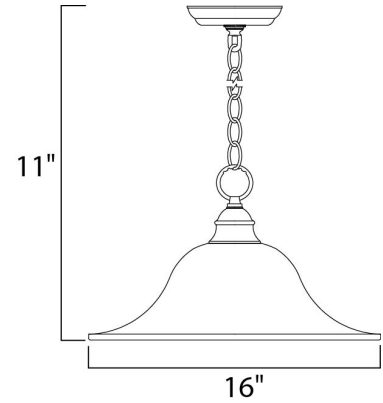

Lighting Your Life Since 1970

Product Specifications - 91076MROI

Job Name:	Job Type:
Quantity:	Comments:

91076MROI
Essentials 1-Light Pendant

Finish

Oil Rubbed Bronze

Glass/Shade

Marble

Measurements

Width	16.00"
Height	11.00"
Length	N/A
Extension	N/A
Back Plate Width	N/A
Back Plate Height	N/A
HCO	N/A
Min Overall Height	0.00"
Max Overall Height	N/A
Hanging Weight	5.39 lbs
Height Adjustable	N/A
Slope	N/A
Chain Length	36"
Wire Length	180"
Canopy Width	N/A
Canopy Height	N/A
Canopy Length	N/A