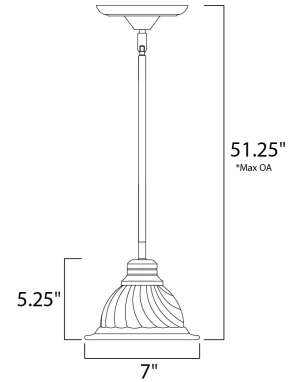

Lighting Your Life Since 1970

Product Specifications - 91066WSOI

Job Name:	Job Type:
Quantity:	Comments:

91066WSOI
Marin 1-Light Mini Pendant

Finish

Oil Rubbed Bronze

Glass/Shade

Wilshire

Product Category

Mini Pendant

Lamping

Number of Bulbs	1
Light Type	Incandescent
Bulb Type	MB
Max Bulb Wattage	100
Max Fixture Wattage	100
Rated Life	±2,500 Hours
Rated Lumens	±1,150
Color Temp	±2,700 K
Bulb(s)	Not Included
Light Up/Down	N/A
Beam Spread	N/A
CRI	N/A
Photo Cell Included	N/A
Ballast/Driver/Transformer	No
Dimmable	Standard

Measurements

Width	7.00"
Height	5.25"
Length	N/A
Extension	N/A
Back Plate Width	N/A
Back Plate Height	N/A
HCO	N/A
Min Overall Height	6.75"
Max Overall Height	51.25"
Hanging Weight	2.47 lbs
Height Adjustable	N/A
Slope	N/A
Chain Length	N/A
Wire Length	72"
Canopy Width	N/A
Canopy Height	N/A
Canopy Length	N/A