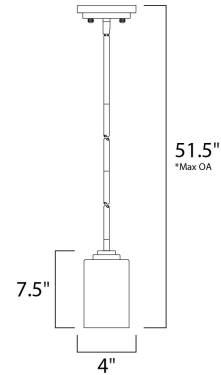

Lighting Your Life Since 1970

Product Specifications - 90030SW01

Job Name:	Job Type:
Quantity:	Comments:

90030SW01
Deven 1-Light Mini Pendant

Finish

Oil Rubbed Bronze

Glass/Shade

Satin White

Product Category

Mini Pendant

Lamping

Number of Bulbs	1
Light Type	Incandescent
Bulb Type	MB
Max Bulb Wattage	60
Max Fixture Wattage	60
Rated Life	
Rated Lumens	±0
Color Temp	
Bulb(s)	Not Included
Light Up/Down	N/A
Beam Spread	N/A
CRI	N/A
Photo Cell Included	N/A
Ballast/Driver/Transformer	No
Dimmable	N/A

Measurements

Width	4.00"
Height	7.50"
Length	N/A
Extension	N/A
Back Plate Width	N/A
Back Plate Height	N/A
HCO	N/A
Min Overall Height	0.00"
Max Overall Height	51.50"
Hanging Weight	1.08 lbs
Height Adjustable	N/A
Slope	120°
Chain Length	N/A
Wire Length	N/A
Canopy Width	N/A
Canopy Height	N/A
Canopy Length	N/A

Shipping

Carton Weight	2.11 lbs
Carton Width	6"
Carton Height	15"
Carton Length	8"
Carton Cubic Feet	0.47
Master Pack	1
Master Pack Weight	N/A
Master Pack Width	N/A
Master Pack Height	N/A
Master Pack Length	N/A
Master Cubic Feet	N/A
UPS Shippable	Yes