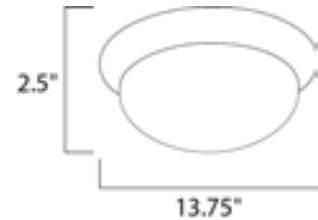

Lighting Your Life Since 1970

Product Specifications - 87597WTWT

Job Name:	Job Type:
Quantity:	Comments:

87597WTWT
Profile EE LED Flush Mount

Finish
White

Glass/Shade
White

Product Category
Flush Mount

Lamping

Number of Bulbs	
Light Type	LED
Bulb Type	LED
Max Bulb Wattage	12
Max Fixture Wattage	12
Rated Life	
Rated Lumens	±1,200
Color Temp	±3,000 K
Bulb(s)	Included
Light Up/Down	N/A
Beam Spread	N/A
CRI	>80
Photo Cell Included	N/A
Ballast/Driver/Transformer	Yes
Dimmable	N/A

Measurements

Width	13.75"
Height	2.50"
Length	N/A
Extension	N/A
Back Plate Width	N/A
Back Plate Height	N/A
HCO	N/A
Min Overall Height	0.00"
Max Overall Height	N/A
Hanging Weight	1.78 lbs
Height Adjustable	N/A
Slope	N/A
Chain Length	N/A
Wire Length	N/A
Canopy Width	N/A
Canopy Height	N/A
Canopy Length	N/A

Shipping

Carton Weight	2.86 lbs
Carton Width	15"
Carton Height	4"
Carton Length	15"
Carton Cubic Feet	0.43
Master Pack	1
Master Pack Weight	N/A
Master Pack Width	N/A
Master Pack Height	N/A
Master Pack Length	N/A
Master Cubic Feet	N/A
UPS Shippable	Yes