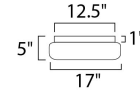

Lighting Your Life Since 1970

Product Specifications - 87531WT

Job Name:	Job Type:
Quantity:	Comments:

87531WT
Cloud EE 4-Light Flush Mount

Finish
White

Glass/Shade
White

Product Category
Flush Mount

Lamping

Measurements

Width	16.00"
Height	6.00"
Length	48.00"
Extension	N/A
Back Plate Width	N/A
Back Plate Height	N/A
HCO	N/A
Min Overall Height	0.00"
Max Overall Height	N/A
Hanging Weight	9.61 lbs
Height Adjustable	N/A
Slope	N/A
Chain Length	N/A
Wire Length	N/A
Canopy Width	N/A
Canopy Height	N/A
Canopy Length	N/A

Shipping

Carton Weight	12.13 lbs
Carton Width	20"
Carton Height	8"
Carton Length	55"
Carton Cubic Feet	5.19
Master Pack	1
Master Pack Weight	N/A
Master Pack Width	N/A
Master Pack Height	N/A
Master Pack Length	N/A
Master Cubic Feet	N/A
UPS Shippable	