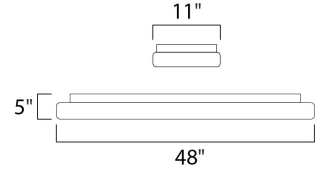

Lighting Your Life Since 1970

Product Specifications - 87530WT

Job Name:	Job Type:
Quantity:	Comments:

87530WT
Cloud EE 2-Light Flush Mount

Finish
White

Glass/Shade
White

Product Category
Flush Mount

Lamping

Measurements

Width	11.00"
Height	5.00"
Length	48.00"
Extension	N/A
Back Plate Width	N/A
Back Plate Height	N/A
HCO	N/A
Min Overall Height	0.00"
Max Overall Height	5.00"
Hanging Weight	9.30 lbs
Height Adjustable	N/A
Slope	N/A
Chain Length	N/A
Wire Length	N/A
Canopy Width	N/A
Canopy Height	N/A
Canopy Length	N/A

Shipping

Carton Weight	11.51 lbs
Carton Width	13"
Carton Height	7"
Carton Length	54"
Carton Cubic Feet	3.11
Master Pack	1
Master Pack Weight	N/A
Master Pack Width	N/A
Master Pack Height	N/A
Master Pack Length	N/A
Master Cubic Feet	N/A
UPS Shippable	