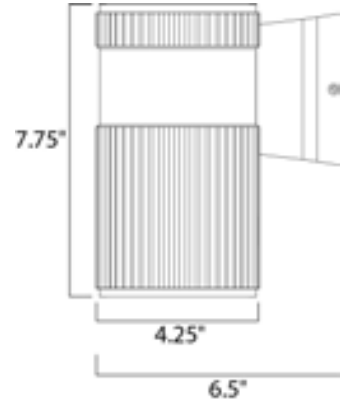

Lighting Your Life Since 1970

Product Specifications - 86125AL

| | |
|-----------|-----------|
| Job Name: | Job Type: |
| Quantity: | Comments: |

86125AL
Lightray 1-Light LED Wall Sconce

Finish

Brushed Aluminum

Glass/Shade

Product Category

Outdoor Wall Mount

Lamping

| | |
|-----------------------------------|---|
| Number of Bulbs | 1 |
| Light Type | LED |
| Bulb Type | LED |
| Max Bulb Wattage | 10 |
| Max Fixture Wattage | 10 |
| Rated Life | |
| Rated Lumens | ±700 |
| Color Temp | ±3,000 K |
| Bulb(s) | Included |
| Light Up/Down | N/A |
| Beam Spread | N/A |
| CRI | N/A |
| Photo Cell Included | N/A |
| Ballast/Driver/Transformer | Yes |
| Dimmable | Standard/Lutron® CL or Leviton® LED Recommended |

Measurements

| | |
|---------------------------|----------|
| Width | 4.25" |
| Height | 7.75" |
| Length | N/A |
| Extension | 7" |
| Back Plate Width | N/A |
| Back Plate Height | N/A |
| HCO | 4.37" |
| Min Overall Height | 0.00" |
| Max Overall Height | N/A |
| Hanging Weight | 2.87 lbs |
| Height Adjustable | N/A |
| Slope | N/A |
| Chain Length | N/A |
| Wire Length | N/A |
| Canopy Width | N/A |
| Canopy Height | N/A |
| Canopy Length | N/A |

Shipping

| | |
|---------------------------|-----------|
| Carton Weight | 3.31 lbs |
| Carton Width | 7" |
| Carton Height | 10" |
| Carton Length | 9" |
| Carton Cubic Feet | 0.38 |
| Master Pack | 10 |
| Master Pack Weight | 33.08 lbs |
| Master Pack Width | 19.09" |
| Master Pack Height | 11.42" |
| Master Pack Length | 35.43" |
| Master Cubic Feet | 4.47 |
| UPS Shippable | Yes |