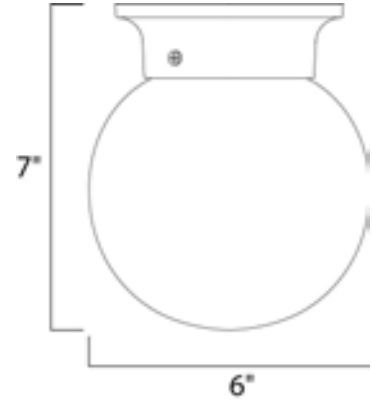

Lighting Your Life Since 1970

Product Specifications - 85889WTWT

Job Name:	Job Type:
Quantity:	Comments:

85889WTWT
1-Light Flush Mount

Finish
White

Glass/Shade
White

Product Category
Flush Mount

Lamping

Measurements

Width	6.00"
Height	7.00"
Length	N/A
Extension	N/A
Back Plate Width	N/A
Back Plate Height	N/A
HCO	N/A
Min Overall Height	0.00"
Max Overall Height	N/A
Hanging Weight	0.88 lbs
Height Adjustable	N/A
Slope	N/A
Chain Length	N/A
Wire Length	N/A
Canopy Width	N/A
Canopy Height	N/A
Canopy Length	N/A

Shipping

Carton Weight	1.16 lbs
Carton Width	7"
Carton Height	8"
Carton Length	7"
Carton Cubic Feet	0.21
Master Pack	6
Master Pack Weight	8.50 lbs
Master Pack Width	13.63"
Master Pack Height	9.63"
Master Pack Length	20.50"
Master Cubic Feet	1.56
UPS Shippable	Yes