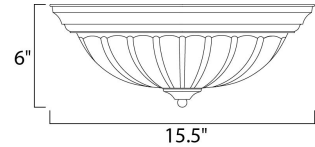

Lighting Your Life Since 1970

Product Specifications - 85832FTTW

Job Name:	Job Type:
Quantity:	Comments:

85832FTTW
3-Light Flush Mount

Finish

Textured White

Glass/Shade

Frosted

Measurements

Width	15.50"
Height	6.00"
Length	N/A
Extension	N/A
Back Plate Width	N/A
Back Plate Height	N/A
HCO	N/A
Min Overall Height	0.00"
Max Overall Height	N/A
Hanging Weight	3.96 lbs
Height Adjustable	N/A
Slope	N/A
Chain Length	N/A
Wire Length	N/A
Canopy Width	N/A
Canopy Height	N/A
Canopy Length	N/A