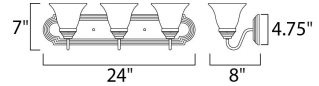

Finish

Satin Nickel

Glass/Shade

Marble

Product Category

Bath Vanity

Lamping

Number of Bulbs	3
Light Type	Fluorescent
Bulb Type	GU24
Max Bulb Wattage	13
Max Fixture Wattage	39
Rated Life	±10,000 Hours
Rated Lumens	±2,700
Color Temp	±2,700 K
Bulb(s)	Included
Light Up/Down	Both
Beam Spread	N/A
CRI	81-82
Photo Cell Included	N/A
Ballast/Driver/Transformer	No
Dimmable	No

Measurements

Width	24.00"
Height	7.00"
Length	N/A
Extension	8"
Back Plate Width	4.33"
Back Plate Height	20.47"
HCO	4.07"
Min Overall Height	0.00"
Max Overall Height	N/A
Hanging Weight	5.58 lbs
Height Adjustable	N/A
Slope	N/A
Chain Length	N/A
Wire Length	N/A
Canopy Width	
Canopy Height	
Canopy Length	N/A

Shipping

Carton Weight	7.36 lbs
Carton Width	9"
Carton Height	7"
Carton Length	29"
Carton Cubic Feet	1.08
Master Pack	1
Master Pack Weight	N/A
Master Pack Width	N/A
Master Pack Height	N/A
Master Pack Length	N/A
Master Cubic Feet	N/A
UPS Shippable	Yes

Certification

Safety Rating	Damp
Energy Star	No
CA Title 24	Yes
CA Title 20	No
ADA	No
Dark Sky	N/A

Other

UPC Code	783209081574
Shades Included	N/A
Crystals Included	N/A
Diffuser Included	N/A
Conversion Kit	N/A
Material	N/A

Equivalents

Incandescent Watts	245
Fluorescent Watts	N/A

Maxim Lighting International and all designs, logos and images © 2015 Maxim Lighting International. All Rights Reserved. Maxim Lighting International reserves the right, at any time, to make changes in the design and/or construction of the product including the discontinuation of product without prior notice. Color may vary from what is pictured above due to limitations inherent to photographic processes.

Always consult a qualified, licensed electrician before installation of any product weighing 35 pounds or more. We recommend that a qualified, licensed electrician do the installation. Always install to a mechanically sound structure.