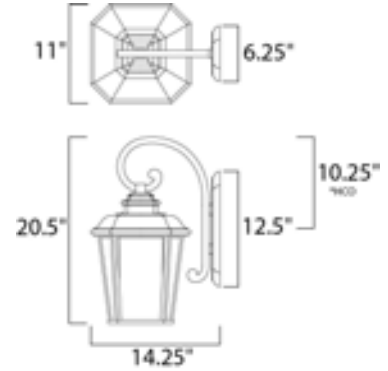

Lighting Your Life Since 1970

Product Specifications - 85666CDFTBO

Job Name:	Job Type:
Quantity:	Comments:

85666CDFTBO
Radcliffe EE 1-Light Large Outdoor Wall

Finish
Black Oxide

Glass/Shade
Seedy/Frosted

Product Category
Outdoor Wall Mount

Measurements

Width	11.00"
Height	20.50"
Length	N/A
Extension	14"
Back Plate Width	6.25"
Back Plate Height	12.50"
HCO	10.25"
Min Overall Height	0.00"
Max Overall Height	N/A
Hanging Weight	12.50 lbs
Height Adjustable	N/A
Slope	N/A
Chain Length	N/A
Wire Length	N/A
Canopy Width	N/A
Canopy Height	N/A
Canopy Length	N/A