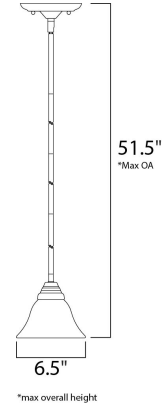

Lighting Your Life Since 1970

Product Specifications - 851391CSN

Job Name:	Job Type:
Quantity:	Comments:

851391CSN
Basix EE 1-Light Mini Pendant

Finish
Satin Nickel

Glass/Shade
Ice

Product Category
Mini Pendant

Measurements

Width	6.50"
Height	51.50"
Length	N/A
Extension	N/A
Back Plate Width	N/A
Back Plate Height	N/A
HCO	N/A
Min Overall Height	0.00"
Max Overall Height	N/A
Hanging Weight	2.65 lbs
Height Adjustable	N/A
Slope	N/A
Chain Length	N/A
Wire Length	72"
Canopy Width	N/A
Canopy Height	N/A
Canopy Length	N/A

Shipping

Carton Weight	3.50 lbs
Carton Width	9"
Carton Height	6"
Carton Length	14"
Carton Cubic Feet	0.49
Master Pack	1
Master Pack Weight	N/A
Master Pack Width	N/A
Master Pack Height	N/A
Master Pack Length	N/A
Master Cubic Feet	N/A
UPS Shippable	Yes