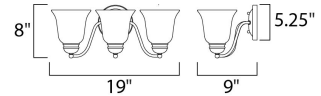

Lighting Your Life Since 1970

Product Specifications - 85133WSOI

Job Name:	Job Type:
Quantity:	Comments:

85133WSOI
Basix EE 3-Light Bath Vanity

Finish

Oil Rubbed Bronze

Glass/Shade

Wilshire

Measurements

Width	19.00"
Height	8.00"
Length	N/A
Extension	9"
Back Plate Width	5.38"
Back Plate Height	5.38"
HCO	2.70"
Min Overall Height	0.00"
Max Overall Height	N/A
Hanging Weight	6.17 lbs
Height Adjustable	N/A
Slope	N/A
Chain Length	N/A
Wire Length	N/A
Canopy Width	N/A
Canopy Height	N/A
Canopy Length	N/A