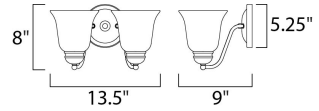

Lighting Your Life Since 1970

Product Specifications - 85132ICSN

Job Name:	Job Type:
Quantity:	Comments:

85132ICSN
Basix EE 2-Light Bath Vanity

Finish

Satin Nickel

Glass/Shade

Ice

Product Category

Bath Vanity

Lamping

Number of Bulbs	2
Light Type	Fluorescent
Bulb Type	GU24
Max Bulb Wattage	13
Max Fixture Wattage	26
Rated Life	±10,000 Hours
Rated Lumens	±1,800
Color Temp	±2,700 K
Bulb(s)	Included
Light Up/Down	Both
Beam Spread	N/A
CRI	81-82
Photo Cell Included	N/A
Ballast/Driver/Transformer	No
Dimmable	No

Measurements

Width	13.50"
Height	8.00"
Length	N/A
Extension	9"
Back Plate Width	5.24"
Back Plate Height	5.24"
HCO	2.62"
Min Overall Height	0.00"
Max Overall Height	N/A
Hanging Weight	2.93 lbs
Height Adjustable	N/A
Slope	N/A
Chain Length	N/A
Wire Length	N/A
Canopy Width	N/A
Canopy Height	N/A
Canopy Length	N/A

Shipping

Carton Weight	4.06 lbs
Carton Width	9"
Carton Height	11"
Carton Length	12"
Carton Cubic Feet	0.63
Master Pack	1
Master Pack Weight	N/A
Master Pack Width	N/A
Master Pack Height	N/A
Master Pack Length	N/A
Master Cubic Feet	N/A
UPS Shippable	Yes