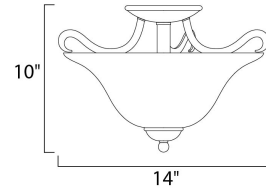

Lighting Your Life Since 1970

Product Specifications - 85120ICSN

Job Name:	Job Type:
Quantity:	Comments:

85120ICSN
Basix EE 2-Light Semi-Flush Mount

Finish
Satin Nickel

Glass/Shade
Ice

Product Category
Semi-Flush Mount

Measurements

Width	14.00"
Height	10.00"
Length	N/A
Extension	N/A
Back Plate Width	N/A
Back Plate Height	N/A
HCO	N/A
Min Overall Height	0.00"
Max Overall Height	N/A
Hanging Weight	4.41 lbs
Height Adjustable	N/A
Slope	N/A
Chain Length	N/A
Wire Length	N/A
Canopy Width	N/A
Canopy Height	N/A
Canopy Length	N/A

Shipping

Carton Weight	6.00 lbs
Carton Width	15"
Carton Height	11"
Carton Length	15"
Carton Cubic Feet	1.41
Master Pack	1
Master Pack Weight	N/A
Master Pack Width	N/A
Master Pack Height	N/A
Master Pack Length	N/A
Master Cubic Feet	N/A
UPS Shippable	Yes