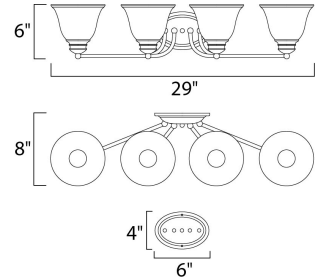

Lighting Your Life Since 1970

Product Specifications - 82689MRSN

Job Name:	Job Type:
Quantity:	Comments:

82689MRSN
Malaga EE 4-Light Bath Vanity

Finish
Satin Nickel

Glass/Shade
Marble

Product Category
Bath Vanity

Measurements

Width	29.00"
Height	6.00"
Length	N/A
Extension	8"
Back Plate Width	6.13"
Back Plate Height	4.13"
HCO	2.21"
Min Overall Height	0.00"
Max Overall Height	N/A
Hanging Weight	4.84 lbs
Height Adjustable	N/A
Slope	N/A
Chain Length	N/A
Wire Length	N/A
Canopy Width	
Canopy Height	
Canopy Length	N/A