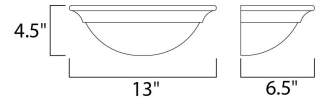

Finish

Satin Nickel

Glass/Shade

Marble

Product Category

Wall Sconce

Lamping

Number of Bulbs	1
Light Type	Incandescent
Bulb Type	MB
Max Bulb Wattage	100
Max Fixture Wattage	100
Rated Life	±2,500 Hours
Rated Lumens	±1,150
Color Temp	±2,700 K
Bulb(s)	Not Included
Light Up/Down	Up
Beam Spread	N/A
CRI	N/A
Photo Cell Included	N/A
Ballast/Driver/Transformer	No
Dimmable	Standard

Measurements

Width	13.00"
Height	4.50"
Length	N/A
Extension	8"
Back Plate Width	13.00"
Back Plate Height	4.50"
HCO	N/A
Min Overall Height	0.00"
Max Overall Height	N/A
Hanging Weight	1.76 lbs
Height Adjustable	N/A
Slope	N/A
Chain Length	N/A
Wire Length	N/A
Canopy Width	N/A
Canopy Height	N/A
Canopy Length	N/A

Shipping

Carton Weight	2.65 lbs
Carton Width	8"
Carton Height	7"
Carton Length	15"
Carton Cubic Feet	0.45
Master Pack	1
Master Pack Weight	N/A
Master Pack Width	N/A
Master Pack Height	N/A
Master Pack Length	N/A
Master Cubic Feet	N/A
UPS Shippable	Yes

Certification

Safety Rating	Dry
Energy Star	No
CA Title 24	No
CA Title 20	No
ADA	No
Dark Sky	N/A

Other

UPC Code	783209802612
Shades Included	N/A
Crystals Included	N/A
Diffuser Included	N/A
Conversion Kit	N/A
Material	Iron

Equivalents

Incandescent Watts	N/A
Fluorescent Watts	N/A

Maxim Lighting International and all designs, logos and images © 2015 Maxim Lighting International. All Rights Reserved. Maxim Lighting International reserves the right, at any time, to make changes in the design and/or construction of the product including the discontinuation of product without prior notice. Color may vary from what is pictured above due to limitations inherent to photographic processes.

Always consult a qualified, licensed electrician before installation of any product weighing 35 pounds or more. We recommend that a qualified, licensed electrician do the installation. Always install to a mechanically sound structure.