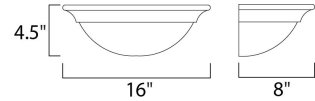

Finish

Kentucky Bronze

Glass/Shade

Wilshire

Product Category

Wall Sconce

Lamping

Number of Bulbs	1
Light Type	Incandescent
Bulb Type	MB
Max Bulb Wattage	100
Max Fixture Wattage	100
Rated Life	±2,500 Hours
Rated Lumens	±1,150
Color Temp	±2,700 K
Bulb(s)	Not Included
Light Up/Down	Up
Beam Spread	N/A
CRI	N/A
Photo Cell Included	N/A
Ballast/Driver/Transformer	No
Dimmable	Standard

Measurements

Width	16.00"
Height	4.50"
Length	N/A
Extension	8"
Back Plate Width	16.00"
Back Plate Height	5.50"
HCO	N/A
Min Overall Height	0.00"
Max Overall Height	N/A
Hanging Weight	2.20 lbs
Height Adjustable	N/A
Slope	N/A
Chain Length	N/A
Wire Length	N/A
Canopy Width	N/A
Canopy Height	N/A
Canopy Length	N/A

Shipping

Carton Weight	3.31 lbs
Carton Width	10"
Carton Height	6"
Carton Length	17"
Carton Cubic Feet	0.61
Master Pack	1
Master Pack Weight	N/A
Master Pack Width	N/A
Master Pack Height	N/A
Master Pack Length	N/A
Master Cubic Feet	N/A
UPS Shippable	Yes

Certification

Safety Rating	Dry
Energy Star	No
CA Title 24	No
CA Title 20	No
ADA	No
Dark Sky	N/A

Other

UPC Code	783209802568
Shades Included	N/A
Crystals Included	N/A
Diffuser Included	N/A
Conversion Kit	N/A
Material	Iron

Equivalents

Incandescent Watts	N/A
Fluorescent Watts	N/A

Maxim Lighting International and all designs, logos and images © 2015 Maxim Lighting International. All Rights Reserved. Maxim Lighting International reserves the right, at any time, to make changes in the design and/or construction of the product including the discontinuation of product without prior notice. Color may vary from what is pictured above due to limitations inherent to photographic processes.

Always consult a qualified, licensed electrician before installation of any product weighing 35 pounds or more. We recommend that a qualified, licensed electrician do the installation. Always install to a mechanically sound structure.