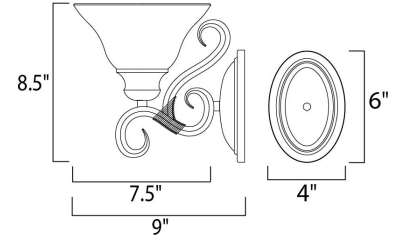

Lighting Your Life Since 1970

Product Specifications - 8021WSKB

Job Name:	Job Type:
Quantity:	Comments:

8021WSKB
Pacific 1-Light Wall Sconce

Finish

Kentucky Bronze

Glass/Shade

Wilshire

Measurements

Width	7.50"
Height	8.50"
Length	N/A
Extension	9"
Back Plate Width	4.13"
Back Plate Height	6.13"
HCO	5.50"
Min Overall Height	0.00"
Max Overall Height	N/A
Hanging Weight	1.98 lbs
Height Adjustable	N/A
Slope	N/A
Chain Length	N/A
Wire Length	N/A
Canopy Width	N/A
Canopy Height	N/A
Canopy Length	N/A

Shipping

Carton Weight	3.31 lbs
Carton Width	9"
Carton Height	8"
Carton Length	9"
Carton Cubic Feet	0.38
Master Pack	1
Master Pack Weight	N/A
Master Pack Width	N/A
Master Pack Height	N/A
Master Pack Length	N/A
Master Cubic Feet	N/A
UPS Shippable	Yes