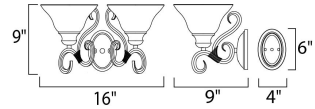

Lighting Your Life Since 1970

Product Specifications - 8020WSKB

Job Name:	Job Type:
Quantity:	Comments:

8020WSKB
Pacific 2-Light Bath Vanity

Finish

Kentucky Bronze

Glass/Shade

Wilshire

Measurements

Width	16.00"
Height	9.00"
Length	N/A
Extension	9"
Back Plate Width	4.17"
Back Plate Height	6.10"
HCO	6.00"
Min Overall Height	0.00"
Max Overall Height	N/A
Hanging Weight	4.40 lbs
Height Adjustable	N/A
Slope	N/A
Chain Length	N/A
Wire Length	N/A
Canopy Width	N/A
Canopy Height	N/A
Canopy Length	N/A

Shipping

Carton Weight	6.28 lbs
Carton Width	9"
Carton Height	10"
Carton Length	14"
Carton Cubic Feet	0.78
Master Pack	1
Master Pack Weight	N/A
Master Pack Width	N/A
Master Pack Height	N/A
Master Pack Length	N/A
Master Cubic Feet	N/A
UPS Shippable	Yes