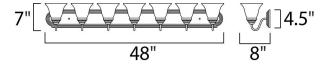

Finish

Satin Nickel

Glass/Shade

Frosted

Product Category

Bath Vanity

Lamping

Number of Bulbs	7
Light Type	Incandescent
Bulb Type	MB
Max Bulb Wattage	100
Max Fixture Wattage	700
Rated Life	±2,500 Hours
Rated Lumens	±8,050
Color Temp	±2,700 K
Bulb(s)	Not Included
Light Up/Down	Both
Beam Spread	N/A
CRI	N/A
Photo Cell Included	N/A
Ballast/Driver/Transformer	No
Dimmable	Standard

Measurements

Width	48.00"
Height	7.00"
Length	N/A
Extension	8"
Back Plate Width	48.17"
Back Plate Height	4.56"
HCO	4.07"
Min Overall Height	0.00"
Max Overall Height	N/A
Hanging Weight	11.90 lbs
Height Adjustable	N/A
Slope	N/A
Chain Length	N/A
Wire Length	N/A
Canopy Width	N/A
Canopy Height	N/A
Canopy Length	N/A

Shipping

Carton Weight	15.94 lbs
Carton Width	9"
Carton Height	7"
Carton Length	53"
Carton Cubic Feet	1.99
Master Pack	1
Master Pack Weight	N/A
Master Pack Width	N/A
Master Pack Height	N/A
Master Pack Length	N/A
Master Cubic Feet	N/A
UPS Shippable	Yes

Certification

Safety Rating	Damp
Energy Star	No
CA Title 24	No
CA Title 20	No
ADA	No
Dark Sky	N/A

Other

UPC Code	783209103733
Shades Included	N/A
Crystals Included	N/A
Diffuser Included	N/A
Conversion Kit	N/A
Material	Aluminum

Equivalents

Incandescent Watts	N/A
Fluorescent Watts	N/A

Maxim Lighting International and all designs, logos and images © 2015 Maxim Lighting International. All Rights Reserved. Maxim Lighting International reserves the right, at any time, to make changes in the design and/or construction of the product including the discontinuation of product without prior notice. Color may vary from what is pictured above due to limitations inherent to photographic processes.

Always consult a qualified, licensed electrician before installation of any product weighing 35 pounds or more. We recommend that a qualified, licensed electrician do the installation. Always install to a mechanically sound structure.