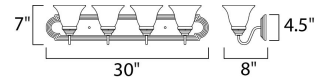

Finish

Satin Nickel

Glass/Shade

Frosted

Product Category

Bath Vanity

Lamping

Number of Bulbs	4
Light Type	Incandescent
Bulb Type	MB
Max Bulb Wattage	100
Max Fixture Wattage	400
Rated Life	±2,500 Hours
Rated Lumens	±4,600
Color Temp	±2,700 K
Bulb(s)	Not Included
Light Up/Down	Both
Beam Spread	N/A
CRI	N/A
Photo Cell Included	N/A
Ballast/Driver/Transformer	No
Dimmable	Standard

Measurements

Width	30.00"
Height	7.00"
Length	N/A
Extension	8"
Back Plate Width	26.38"
Back Plate Height	4.38"
HCO	4.07"
Min Overall Height	0.00"
Max Overall Height	N/A
Hanging Weight	3.78 lbs
Height Adjustable	N/A
Slope	N/A
Chain Length	N/A
Wire Length	N/A
Canopy Width	N/A
Canopy Height	N/A
Canopy Length	N/A

Shipping

Carton Weight	4.39 lbs
Carton Width	8"
Carton Height	6"
Carton Length	32"
Carton Cubic Feet	0.94
Master Pack	1
Master Pack Weight	N/A
Master Pack Width	N/A
Master Pack Height	N/A
Master Pack Length	N/A
Master Cubic Feet	N/A
UPS Shippable	Yes

Certification

Safety Rating	Damp
Energy Star	No
CA Title 24	No
CA Title 20	No
ADA	No
Dark Sky	N/A

Other

UPC Code	783209103672
Shades Included	N/A
Crystals Included	N/A
Diffuser Included	N/A
Conversion Kit	N/A
Material	Aluminum

Equivalents

Incandescent Watts	N/A
Fluorescent Watts	N/A

Maxim Lighting International and all designs, logos and images © 2015 Maxim Lighting International. All Rights Reserved. Maxim Lighting International reserves the right, at any time, to make changes in the design and/or construction of the product including the discontinuation of product without prior notice. Color may vary from what is pictured above due to limitations inherent to photographic processes.

Always consult a qualified, licensed electrician before installation of any product weighing 35 pounds or more. We recommend that a qualified, licensed electrician do the installation. Always install to a mechanically sound structure.