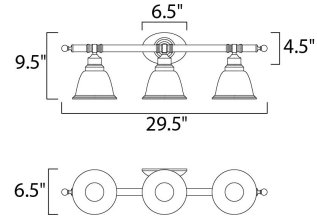

Finish

Oil Rubbed Bronze

Glass/Shade

Frosted

Product Category

Bath Vanity

Lamping

Number of Bulbs	3
Light Type	Incandescent
Bulb Type	MB
Max Bulb Wattage	100
Max Fixture Wattage	300
Rated Life	±2,500 Hours
Rated Lumens	±3,450
Color Temp	±2,700 K
Bulb(s)	Not Included
Light Up/Down	Both
Beam Spread	N/A
CRI	N/A
Photo Cell Included	N/A
Ballast/Driver/Transformer	No
Dimmable	Standard

Measurements

Width	29.50"
Height	9.50"
Length	N/A
Extension	7"
Back Plate Width	6.42"
Back Plate Height	4.53"
HCO	7.30"
Min Overall Height	0.00"
Max Overall Height	N/A
Hanging Weight	3.16 lbs
Height Adjustable	N/A
Slope	N/A
Chain Length	N/A
Wire Length	N/A
Canopy Width	N/A
Canopy Height	N/A
Canopy Length	N/A

Shipping

Carton Weight	3.93 lbs
Carton Width	8"
Carton Height	10"
Carton Length	28"
Carton Cubic Feet	1.21
Master Pack	1
Master Pack Weight	N/A
Master Pack Width	N/A
Master Pack Height	N/A
Master Pack Length	N/A
Master Cubic Feet	N/A
UPS Shippable	Yes

Certification

Safety Rating	Damp
Energy Star	No
CA Title 24	No
CA Title 20	No
ADA	No
Dark Sky	N/A

Other

UPC Code	783209714311
Shades Included	N/A
Crystals Included	N/A
Diffuser Included	N/A
Conversion Kit	N/A
Material	Iron

Equivalents

Incandescent Watts	N/A
Fluorescent Watts	N/A

Maxim Lighting International and all designs, logos and images © 2015 Maxim Lighting International. All Rights Reserved. Maxim Lighting International reserves the right, at any time, to make changes in the design and/or construction of the product including the discontinuation of product without prior notice. Color may vary from what is pictured above due to limitations inherent to photographic processes.

Always consult a qualified, licensed electrician before installation of any product weighing 35 pounds or more. We recommend that a qualified, licensed electrician do the installation. Always install to a mechanically sound structure.