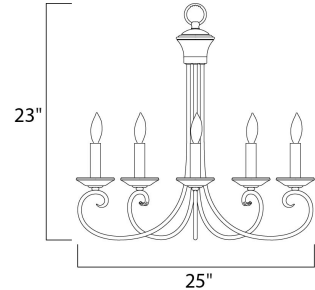

Lighting Your Life Since 1970

Product Specifications - 700050I

Job Name:	Job Type:
Quantity:	Comments:

700050I
Loft 5-Light Chandelier

Finish

Oil Rubbed Bronze

Glass/Shade

Product Category

Measurements

Width	25.00"
Height	23.00"
Length	N/A
Extension	N/A
Back Plate Width	N/A
Back Plate Height	N/A
HCO	N/A
Min Overall Height	0.00"
Max Overall Height	N/A
Hanging Weight	6.06 lbs
Height Adjustable	N/A
Slope	N/A
Chain Length	36"
Wire Length	180"
Canopy Width	N/A
Canopy Height	N/A
Canopy Length	N/A