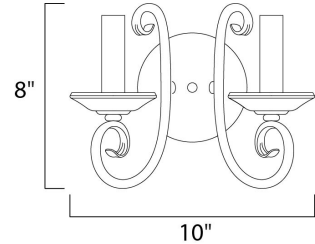

Lighting Your Life Since 1970

Product Specifications - 7000201

Job Name:	Job Type:
Quantity:	Comments:

7000201
Loft 2-Light Wall Sconce

Finish
Oil Rubbed Bronze

Glass/Shade

Product Category
Wall Sconce

Lamping

Measurements

Width	10.00"
Height	8.00"
Length	N/A
Extension	6"
Back Plate Width	5.00"
Back Plate Height	5.00"
HCO	4.00"
Min Overall Height	0.00"
Max Overall Height	N/A
Hanging Weight	1.32 lbs
Height Adjustable	N/A
Slope	N/A
Chain Length	N/A
Wire Length	N/A
Canopy Width	N/A
Canopy Height	N/A
Canopy Length	N/A

Shipping

Carton Weight	2.50 lbs
Carton Width	8"
Carton Height	10"
Carton Length	12"
Carton Cubic Feet	0.52
Master Pack	1
Master Pack Weight	N/A
Master Pack Width	N/A
Master Pack Height	N/A
Master Pack Length	N/A
Master Cubic Feet	N/A
UPS Shippable	Yes