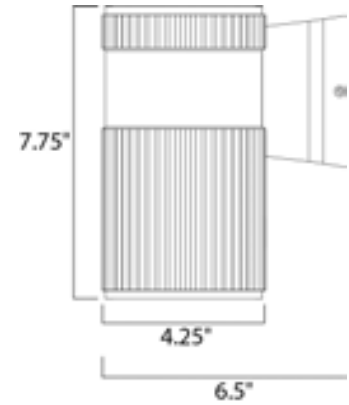

Lighting Your Life Since 1970

Product Specifications - 6125AL

Job Name:	Job Type:
Quantity:	Comments:

6125AL
Lightray 1-Light Wall Sconce

Finish

Brushed Aluminum

Glass/Shade

Product Category

Outdoor Wall Mount

Lamping

Number of Bulbs	1
Light Type	Incandescent
Bulb Type	R30 MB
Max Bulb Wattage	75
Max Fixture Wattage	75
Rated Life	
Rated Lumens	±0
Color Temp	
Bulb(s)	Not Included
Light Up/Down	N/A
Beam Spread	N/A
CRI	N/A
Photo Cell Included	N/A
Ballast/Driver/Transformer	No
Dimmable	N/A

Measurements

Width	4.25"
Height	7.75"
Length	N/A
Extension	7"
Back Plate Width	N/A
Back Plate Height	N/A
HCO	4.37"
Min Overall Height	0.00"
Max Overall Height	N/A
Hanging Weight	3.09 lbs
Height Adjustable	N/A
Slope	N/A
Chain Length	N/A
Wire Length	N/A
Canopy Width	N/A
Canopy Height	N/A
Canopy Length	N/A

Shipping

Carton Weight	3.53 lbs
Carton Width	7"
Carton Height	14"
Carton Length	9"
Carton Cubic Feet	0.52
Master Pack	10
Master Pack Weight	35.28 lbs
Master Pack Width	19.09"
Master Pack Height	11.42"
Master Pack Length	35.43"
Master Cubic Feet	4.47
UPS Shippable	Yes